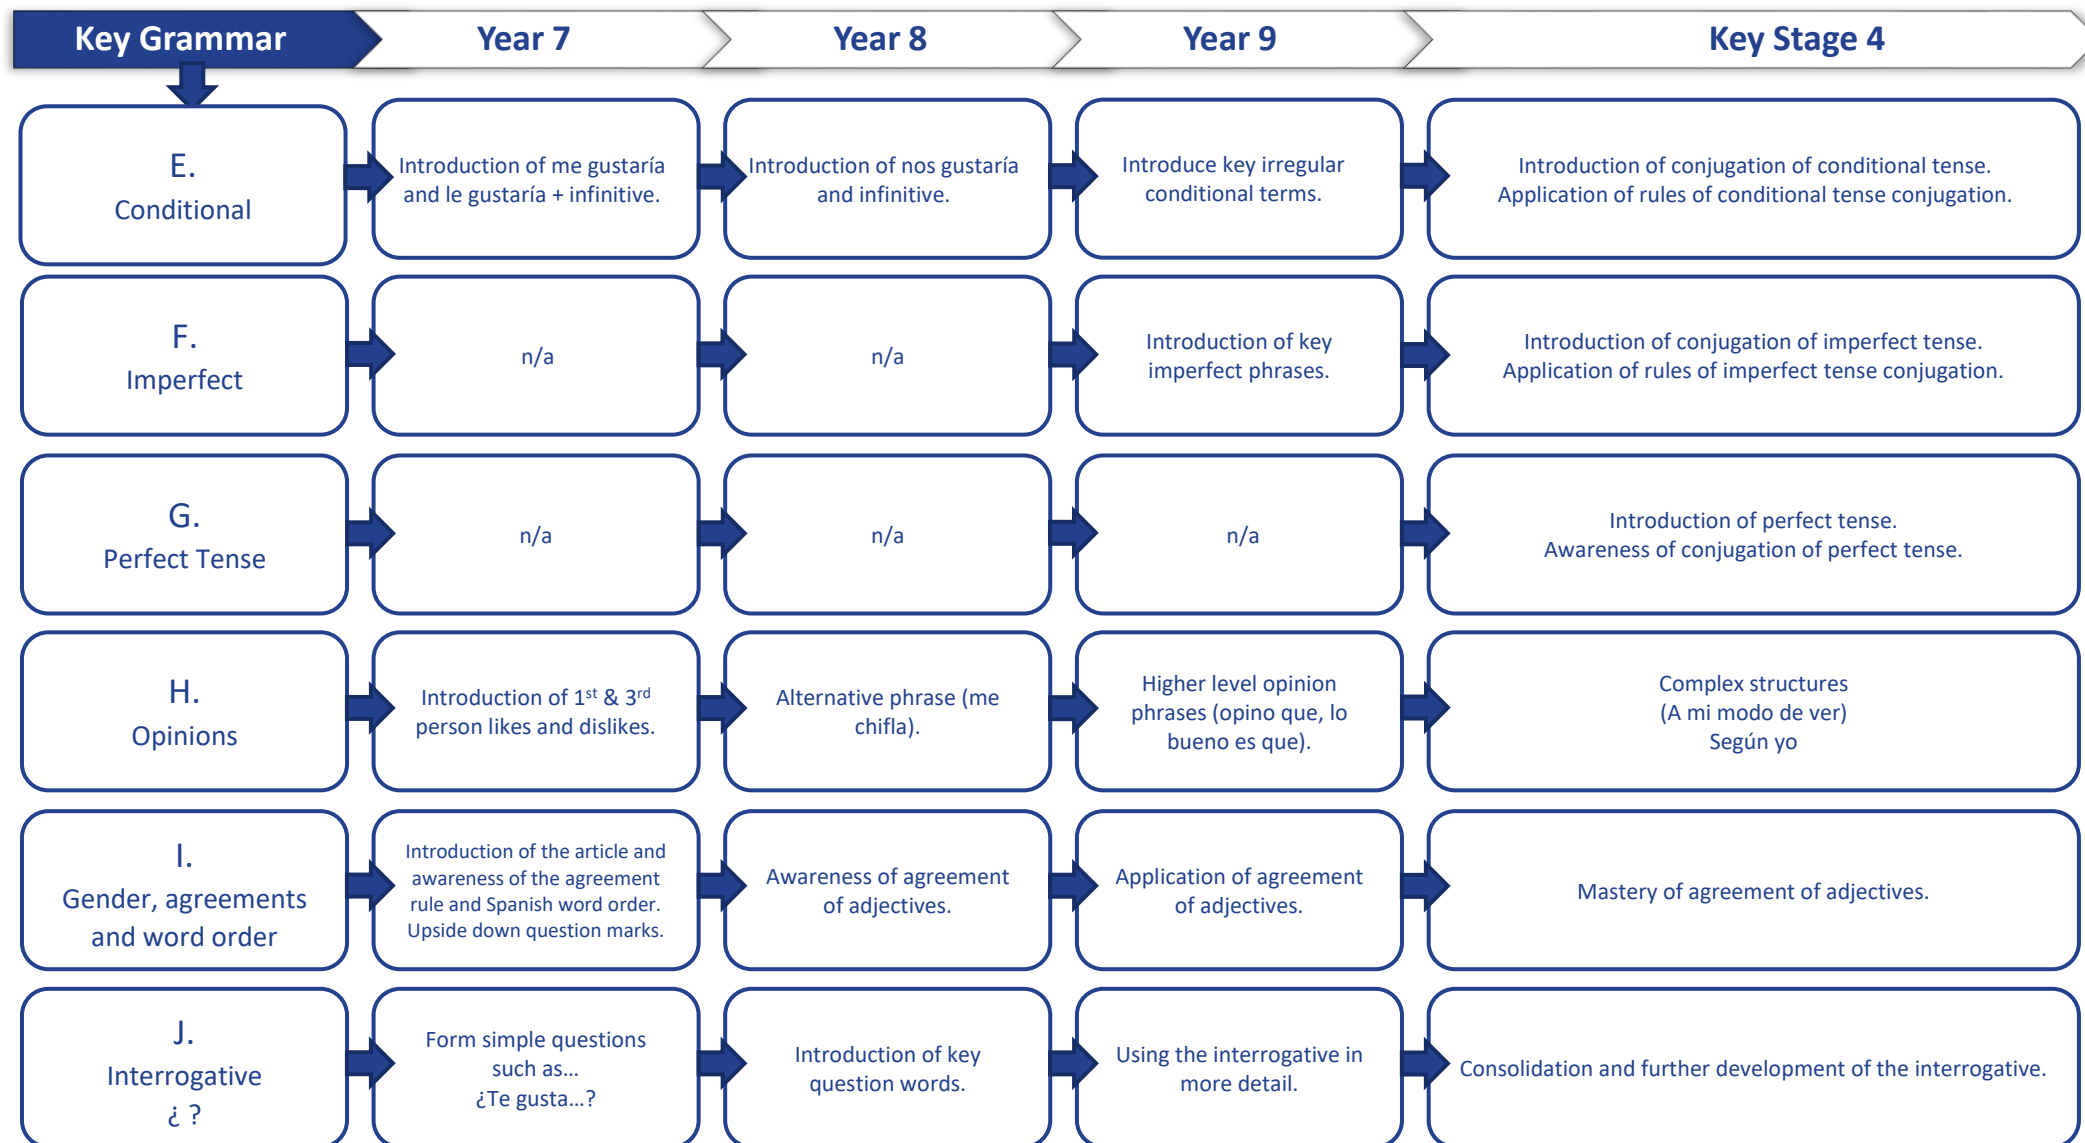

## KNOWLEDGE LED Progression Model

**EPI – Extensive Processing Instruction**

- Modelling
- Awareness
- Receptive Processing
- Structural Production

- Expansion
- Autonomy
- Routinisation
- Spontaneity

- RAM
- LAM

# MFL Intentions

## KNOWLEDGE LED Progression Model