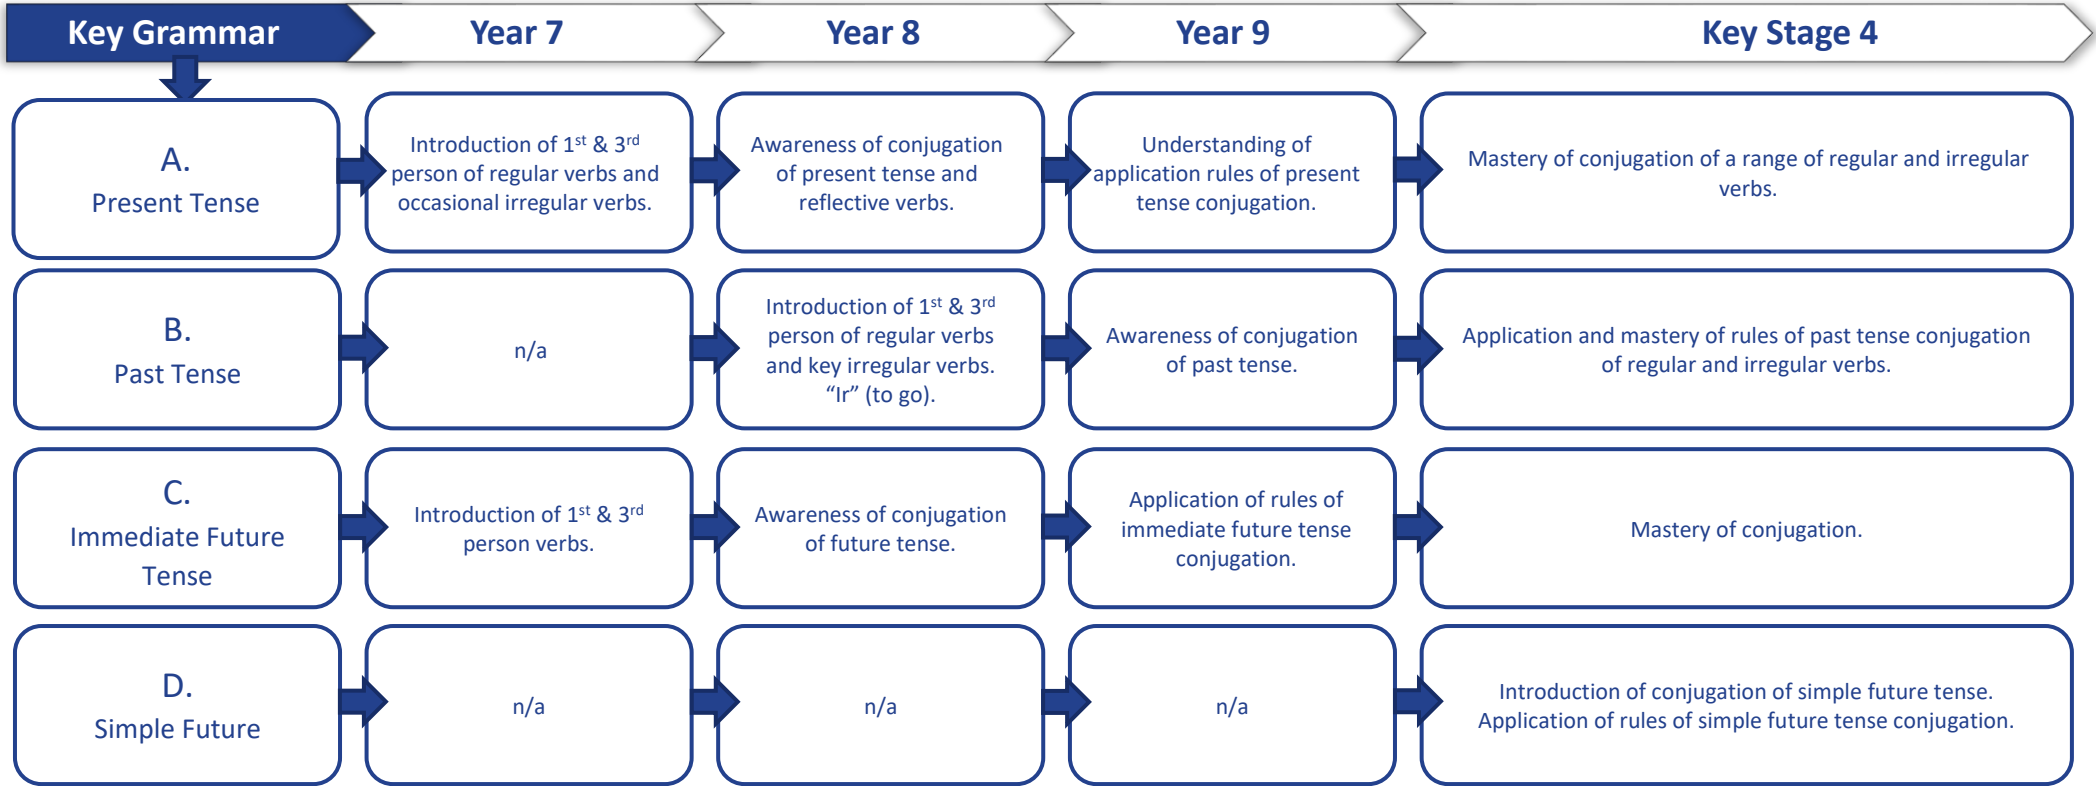

## KNOWLEDGE LED Progression Model

**EPI – Extensive Processing Instruction**

- Modelling
- Awareness
- Receptive Processing
- Structural Production

- Expansion
- Autonomy
- Routinisation
- Spontaneity

- RAM
- LAM

## KNOWLEDGE LED Progression Model